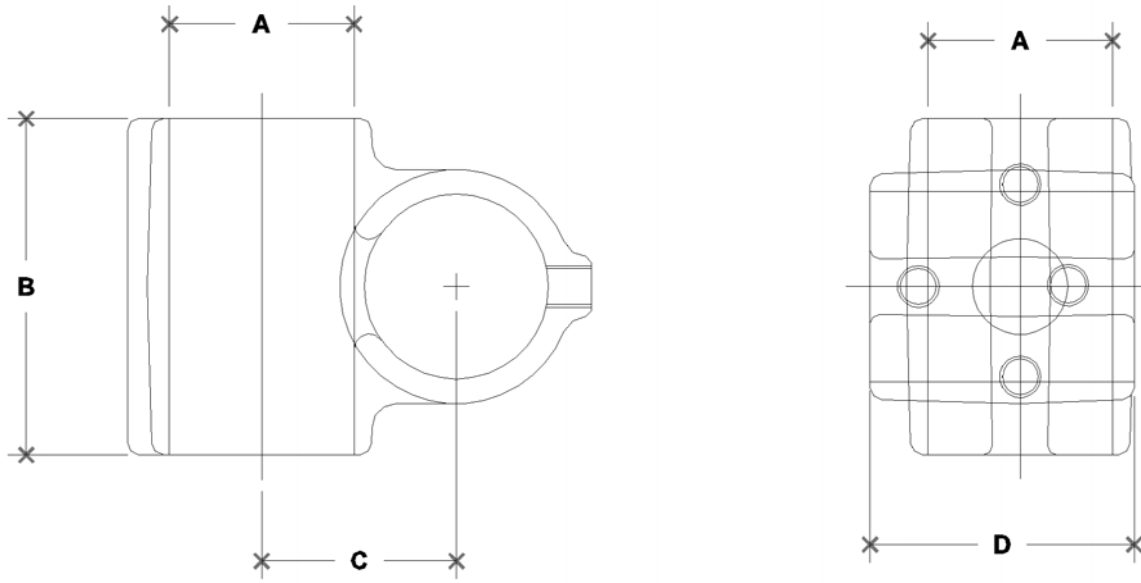

NOTE: DIMENSIONS LOCATED IN BOXES ARE COMMON
SETBACK DIMENSIONS FOR EACH FITTING

#30A Nu-Rail Modified Cross

SCALE: HALF

ENGLISH UNITS (Inches)							
PIPE SIZE	A	B	C	D	E	F	G
2"	2.40	4.00	2.50	3.31			
1½"	1.93	3.50	2.03	2.75			
1¼"	1.68	3.50	1.81	2.75			
1"	1.34	2.75	1.44	2.75			
¾"	1.07	2.25	1.19	2.25			

METRIC UNITS (mm)							
PIPE SIZE	A	B	C	D	E	F	G
2"	61	102	64	84			
1½"	49	89	52	70			
1¼"	43	89	46	70			
1"	34	70	37	70			
¾"	27	57	30	57			