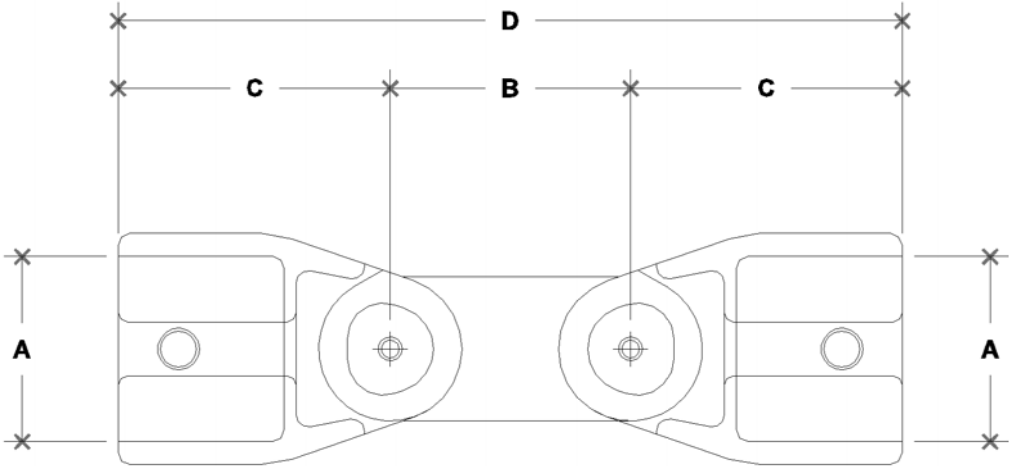

NOTE: DIMENSIONS LOCATED IN BOXES ARE COMMON
SETBACK DIMENSIONS FOR EACH FITTING

#17A Adjustable Elbow (180°)

SCALE: HALF

ENGLISH UNITS (Inches)							
PIPE SIZE	A	B	C	D	E	F	G
1½"	1.93	2.50	2.83	8.17			
1¼"	1.68	2.50	2.65	7.80			
1"	1.34	2.50	2.00	6.50			
¾"	1.07	2.50	1.94	6.38			

METRIC UNITS (mm)							
PIPE SIZE	A	B	C	D	E	F	G
1½"	49	64	72	208			
1¼"	43	64	67	198			
1"	34	64	51	165			
¾"	27	64	49	162			